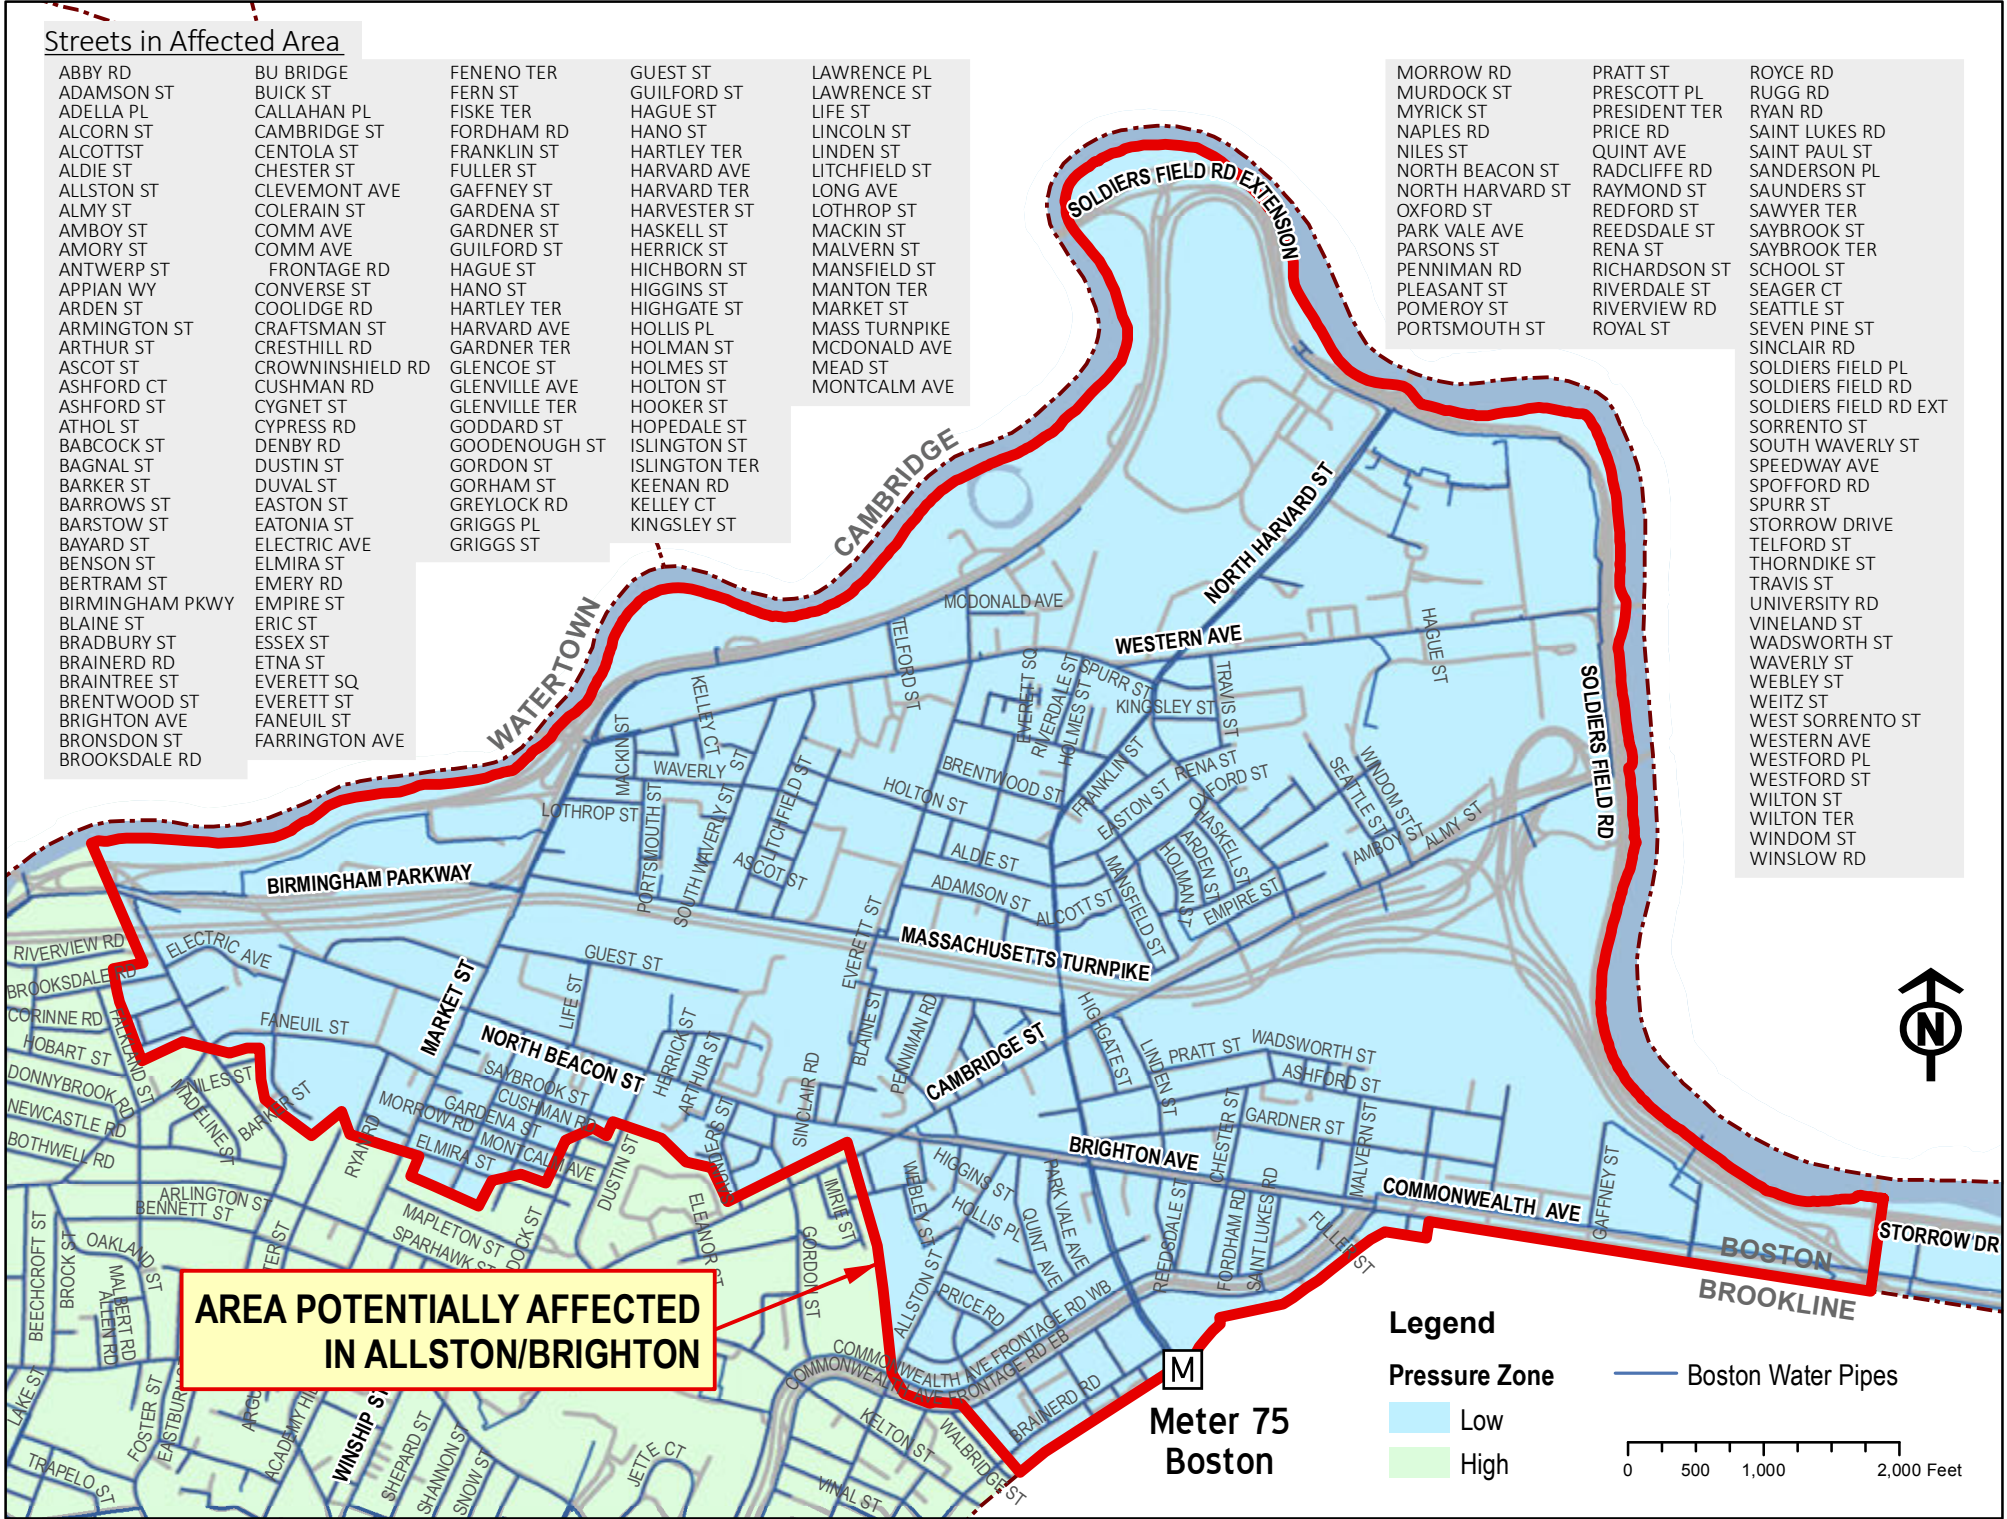

GUEST ST
GUILFORD ST
HAGUE ST
HANO ST
HARTLEY TER
HARVARD AVE
HARVARD TER
HARVESTER ST
HASKELL ST
HERRICK ST
HIGHBORN ST
HIGGINS ST
HIGHGATE ST
HOLLIS PL
HOLMAN ST
HOLMES ST
HOLTON ST
HOOKER ST
HOPEDALE ST
ISLINGTON ST
ISLINGTON TER
KEENAN RD
KELLEY CT
KINGSLEY ST

LAWRENCE PL
LAWRENCE ST
LIFE ST
LINCOLN ST
LINDEN ST
LITCHFIELD ST
LONG AVE
LOTHROP ST
MACKIN ST
MALVERN ST
MANSFIELD ST
MANTON TER
MARKET ST
MASS TURNPIKE
MCDONALD AVE
MEAD ST
MONTCALM AVE

MORROW RD
MURDOCK ST
MYRICK ST
NAPLES RD
NILES ST
NORTH BEACON ST
NORTH HARVARD ST
OXFORD ST
PARK VALE AVE
PARSONS ST
PENNIMAN RD
PLEASANT ST
POMEROY ST
PORTSMOUTH ST

PRATT ST
PRESCOTT PL
PRESIDENT TER
PRICE RD
QUINT AVE
RADCLIFFE RD
RAYMOND ST
REDFORD ST
REEDSDALE ST
RENA ST
RICHARDSON ST
RIVERDALE ST
RIVERVIEW RD
ROYAL ST

ROYCE RD
RUGG RD
RYAN RD
SAINT LUKES RD
SAINT PAUL ST
SANDERSON PL
SAUNDERS ST
SAWYER TER
SAYBROOK ST
SAYBROOK TER
SCHOOL ST
SEAGER CT
SEATTLE ST
SEVEN PINE ST
SINCLAIR RD
SOLDIERS FIELD PL
SOLDIERS FIELD RD
SOLDIERS FIELD RD EXT
SORRENTO ST
SOUTH WAVERLY ST
SPEEDWAY AVE
SPOFFORD RD
SPURR ST
STORROW DRIVE
TELFORD ST
THORNDIKE ST
TRAVIS ST
UNIVERSITY RD
VINELAND ST
WADSWORTH ST
WAVERLY ST
WEBLEY ST
WEITZ ST
WEST SORRENTO ST
WESTERN AVE
WESTFORD PL
WESTFORD ST
WILTON ST
WILTON TER
WINDOW ST
WINSLOW RD

**AREA POTENTIALLY AFFECTED
IN ALLSTON/BRIGHTON**

Legend

Pressure Zone

- Low
- High

— Boston Water Pipes

0 500 1,000 2,000 Feet

**Meter 75
Boston**