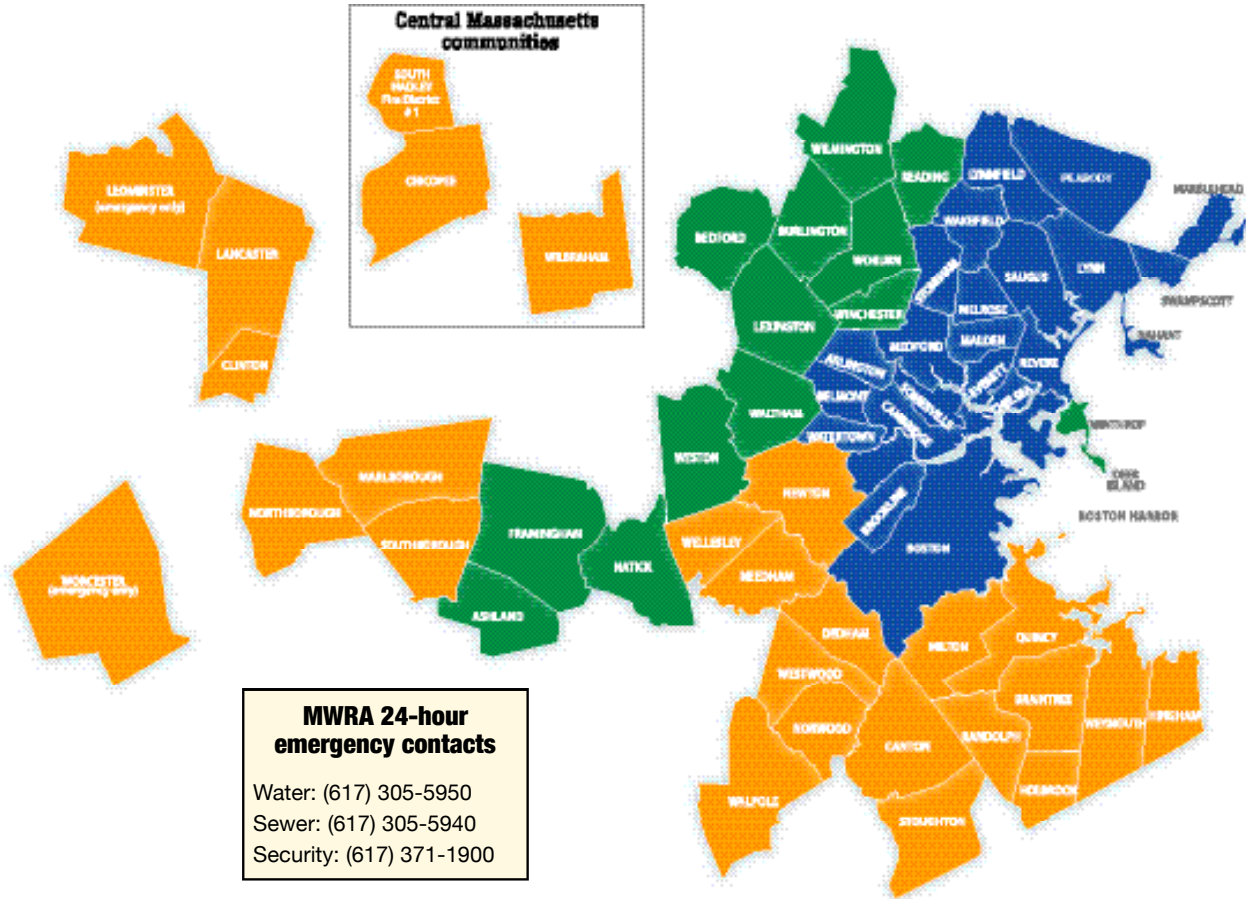

MWRA

Community Coordinator Regions

To speak with your community coordinator, please call (617) 660-7971

Region 1 - Jeffrey McLaughlin

(617) 660-7976
 JEFFREY.MCLAUGHLIN@MWRA.STATE.MA.US

- Arlington
- Belmont
- Boston
- Brookline
- Cambridge
- Chelsea
- Everett
- Lynn
- Lynnfield
- Malden
- Marblehead
- Medford
- Melrose
- Nahant
- Peabody
- Revere
- Saugus
- Somerville
- Stoneham
- Swampscott
- Wakefield
- Watertown

Region 2 - Len Cawley

(617) 660-7972
 LEONARD.CAWLEY@MWRA.STATE.MA.US

- Barre*
- Belchertown*
- Berlin*
- Braintree
- Canton
- Chicopee
- Clinton
- Dedham
- Hingham
- Holbrook
- Holden S.D.†
- Lancaster
- Leominster
- Ludlow*
- Marlborough
- Milton
- Needham
- Netwon
- Northborough
- Norwood
- Quincy
- Randolph
- Rutland†
- S. Hadley FD 1
- Southborough
- Stoughton
- Walpole
- Ware*
- Wellesley
- Westwood
- Weymouth
- Wilbraham
- Worcester

Region 3 - Tom Lindberg

(617) 660-7974
 TOM.LINDBERG@MWRA.STATE.MA.US

- Ashland
- Bedford
- Burlington
- Dover*
- Framingham
- Lexington
- Natick
- Reading
- Waltham
- Wayland
- Weston
- Wilmington
- Winchester
- Winthrop
- Woburn